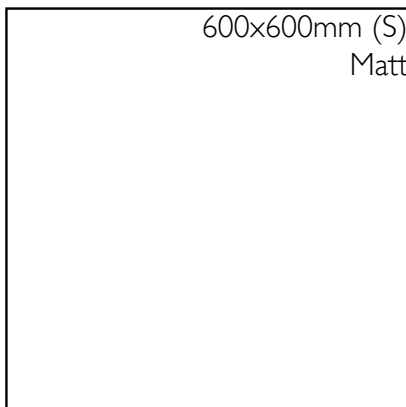

Titanium

The look and feel of metal in 4 colours

Beige

White

Dark Grey

Black

1000x500mm
Matt

750x750mm
Matt
Anti-slip (R11)

750x370mm
Matt

600x600mm (S)
Matt

Mosaic

Muretto