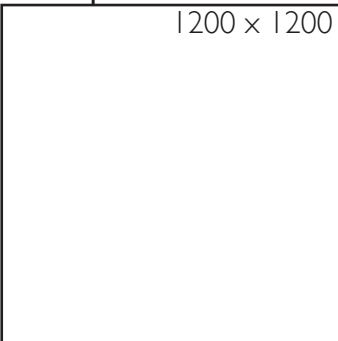

07 S

08 S, 20

09 S

10* S

11* S

2400 x 1200

Sizes available
thickness - 9mm
finish - matt (R10)
600x600 also
available structured
(R11)

1200 x 1200

600 x 150

600 x 300

600 x 600

1200 x 600

S: available in 6mm thick
slabs in sizes 3200x1600 &
1600x1600
semi-polished finish

20: available in 20mm thick
900x900mm for external
use
structured R11 finish

* Colours 10 & 11
metallic finish